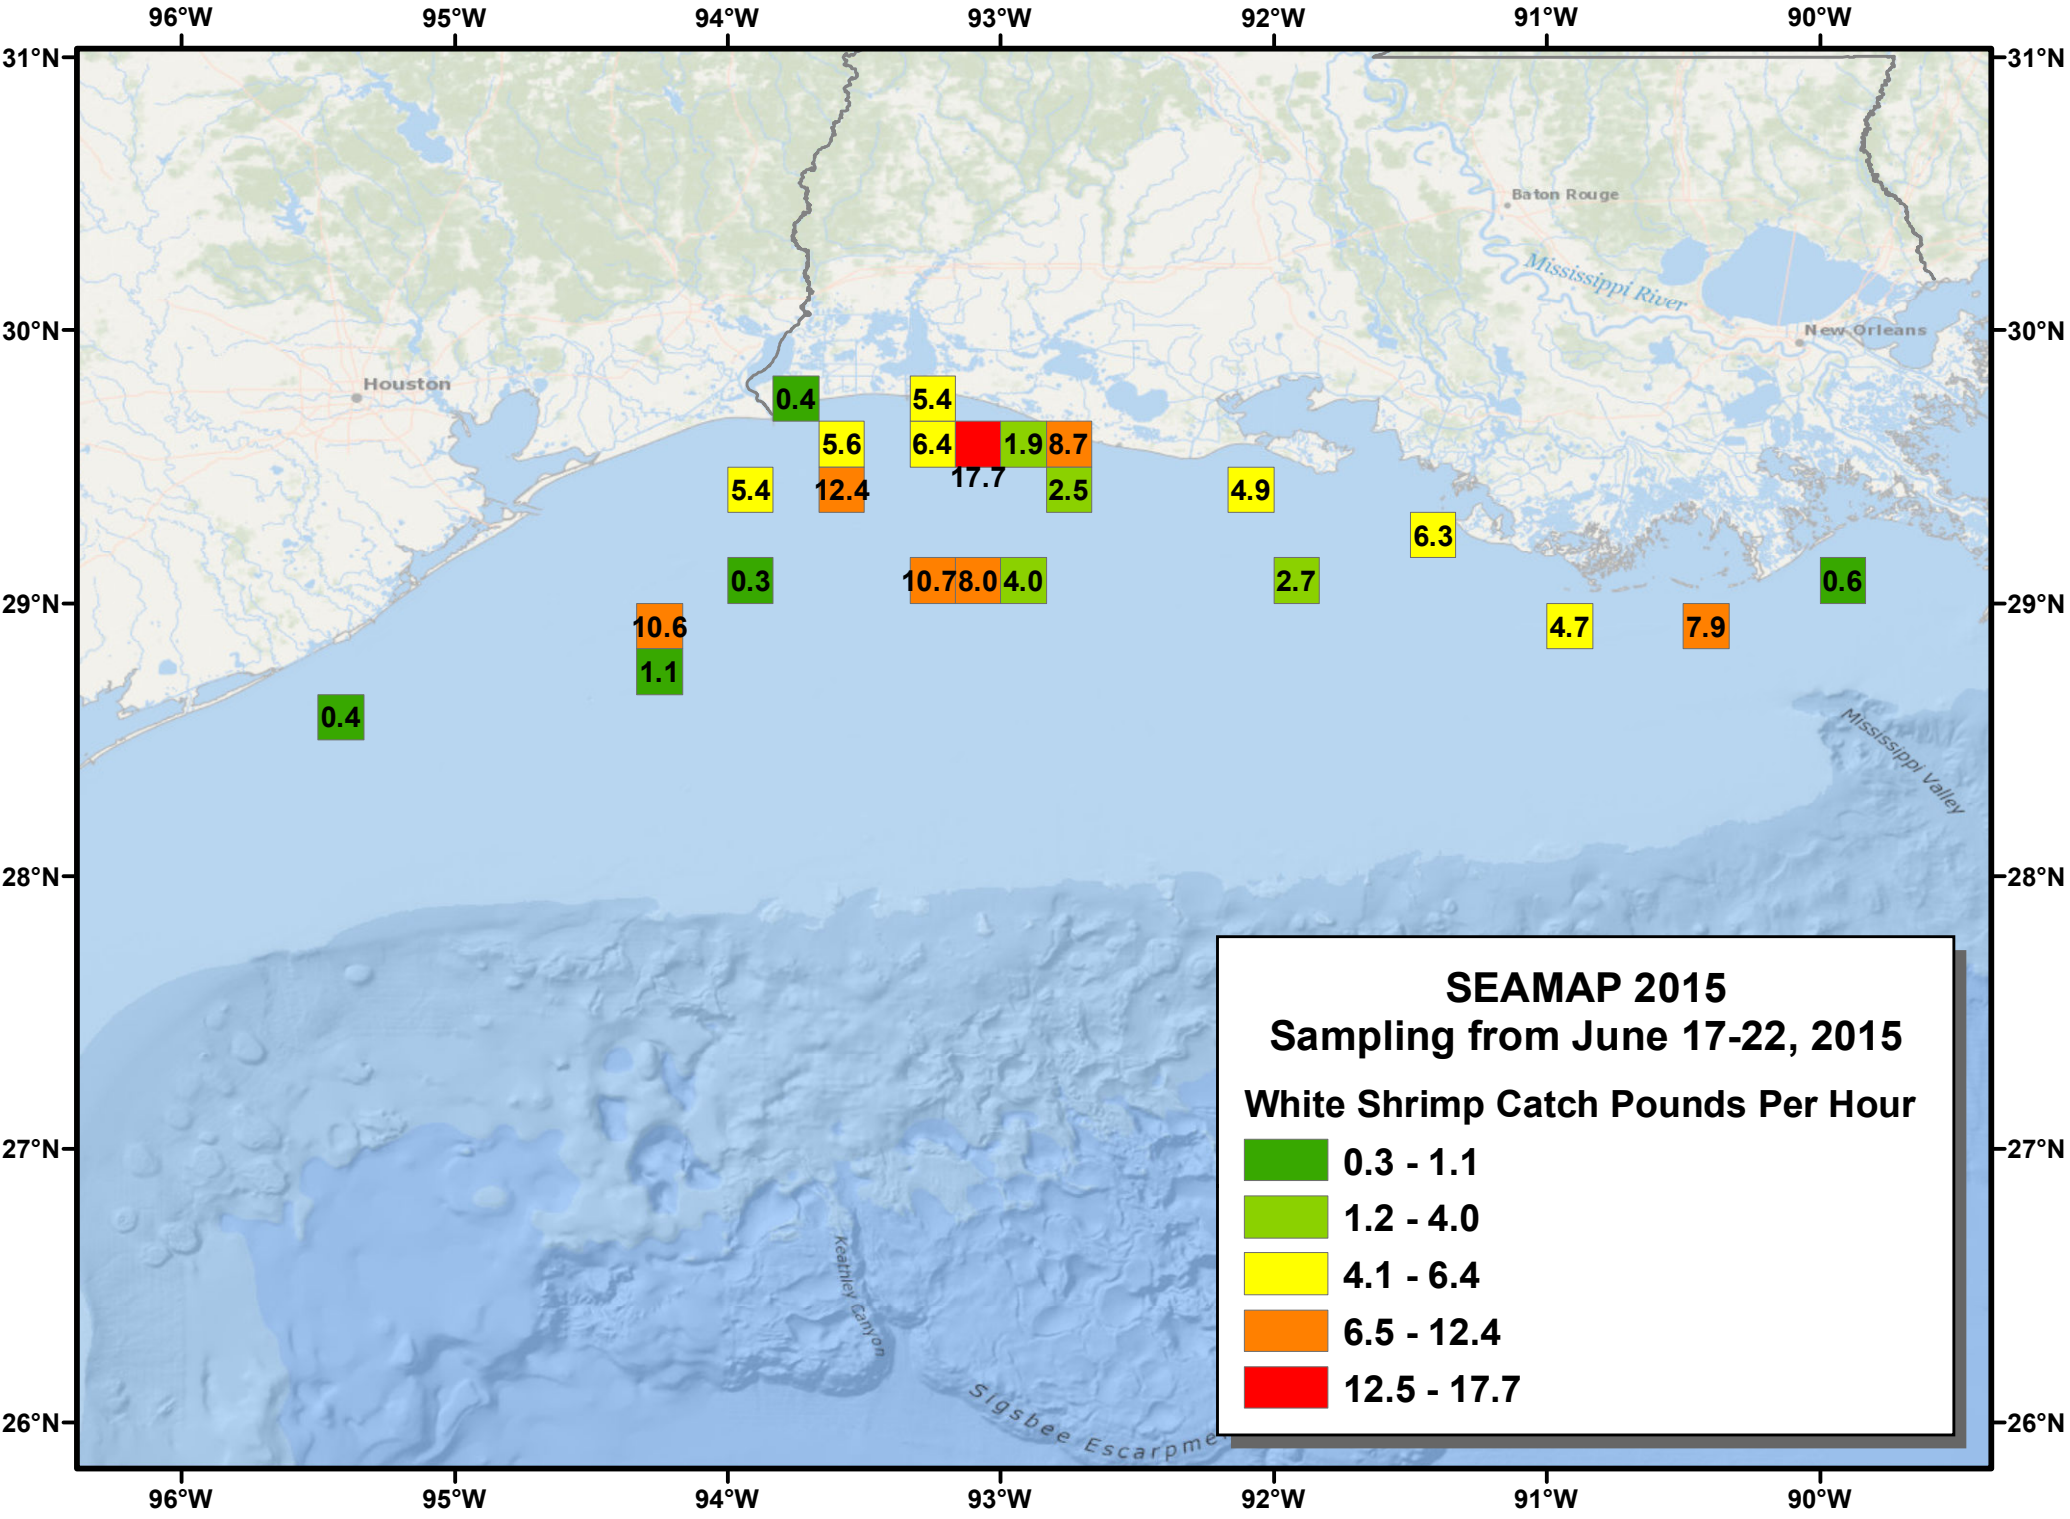

12

22

21

16

Keathley Canyon

Sigsbee Escarpment

Mississippi Valley

0.4

10.6  
1.1

0.3

0.4

5.4

12.4  
5.6

5.4

6.4

10.7  
8.0  
4.0